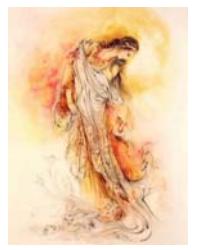

# Renge Zarbeosoul

Based on the radif of Mirza-Abdollah

Reza Madani

Santour - Shur

**A** ♩ = 100

Renge Zarbeosoul

2

**B**